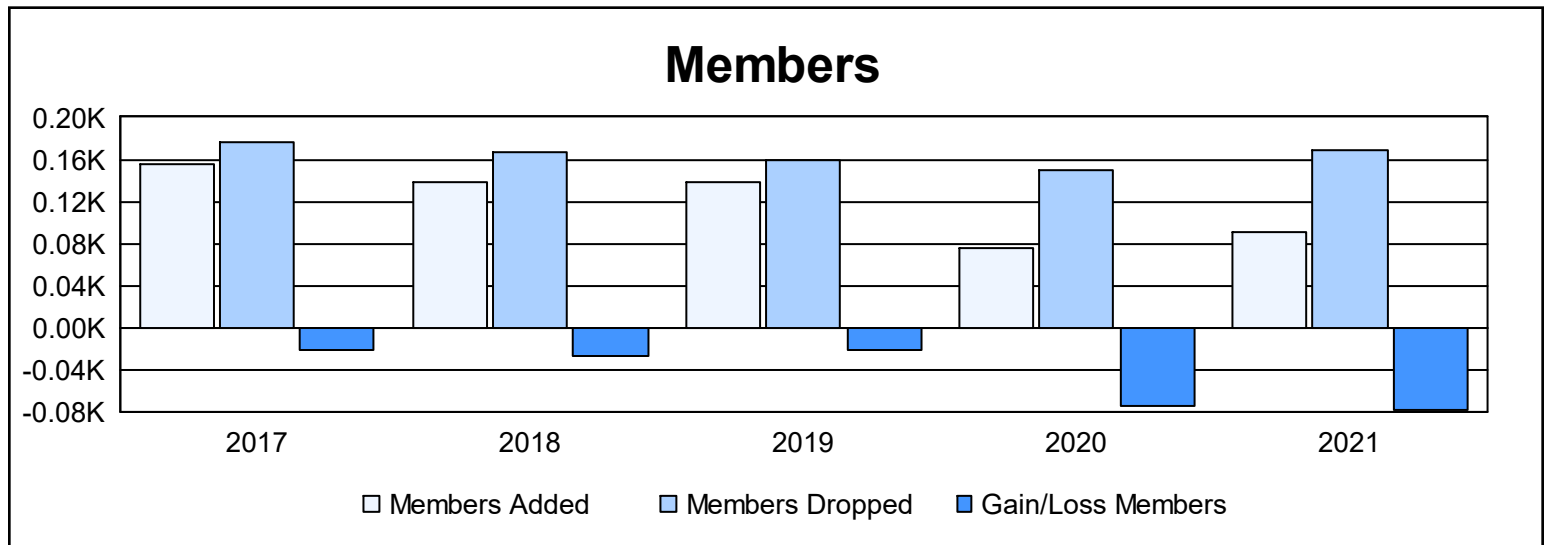

Year	New Clubs	Dropped Clubs	Gain/ Loss Clubs	New Members	Charter Members	Reinstate Members	Transfer Members	Total Member Added	Total Members Dropped	Gain/ Loss Members
2016-2017	0	0	0	141	2	4	8	155	177	-22
2017-2018	0	1	-1	122	1	5	11	139	167	-28
2018-2019	0	0	0	119	0	8	12	139	160	-21
2019-2020	0	1	-1	69	1	3	3	76	150	-74
2020-2021	0	0	0	74	0	6	10	90	168	-78
<b>Average</b>	<b>0</b>	<b>0</b>	<b>0</b>	<b>105</b>	<b>1</b>	<b>5</b>	<b>9</b>	<b>120</b>	<b>164</b>	<b>-45</b>

### Membership Composition June 2021 Cumulative