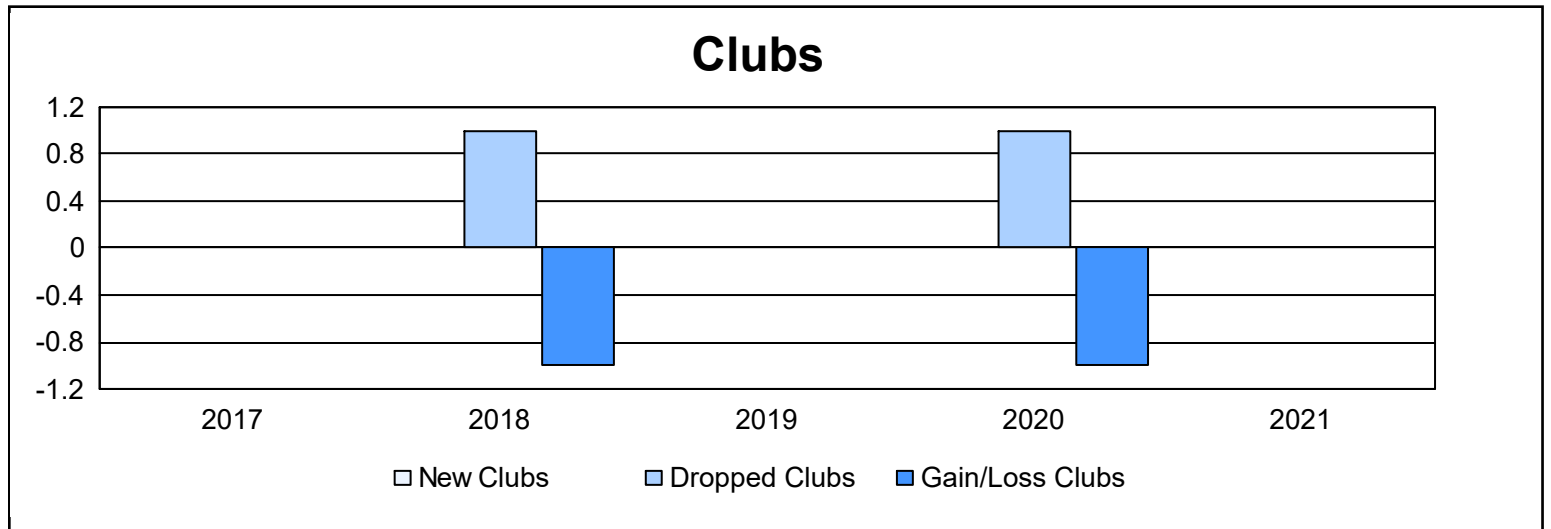

Year	New Clubs	Dropped Clubs	Gain/ Loss Clubs	New Members	Charter Members	Reinstate Members	Transfer Members	Total Member Added	Total Members Dropped	Gain/ Loss Members
2016-2017	0	0	0	141	2	4	8	155	177	-22
2017-2018	0	1	-1	122	1	5	11	139	167	-28
2018-2019	0	0	0	119	0	8	12	139	160	-21
2019-2020	0	1	-1	69	1	3	3	76	150	-74
2020-2021	0	0	0	74	0	6	10	90	168	-78
<b>Average</b>	<b>0</b>	<b>0</b>	<b>0</b>	<b>105</b>	<b>1</b>	<b>5</b>	<b>9</b>	<b>120</b>	<b>164</b>	<b>-45</b>

### Membership Composition June 2021 Cumulative