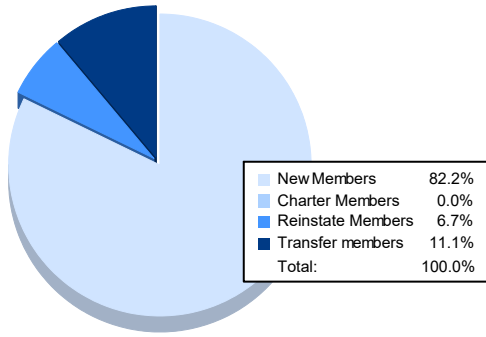

Year	New Clubs	Dropped Clubs	Gain/ Loss Clubs	New Members	Charter Members	Reinstate Members	Transfer Members	Total Member Added	Total Members Dropped	Gain/ Loss Members
2016-2017	0	0	0	141	2	4	8	155	177	-22
2017-2018	0	1	-1	122	1	5	11	139	167	-28
2018-2019	0	0	0	119	0	8	12	139	160	-21
2019-2020	0	1	-1	69	1	3	3	76	150	-74
2020-2021	0	0	0	74	0	6	10	90	168	-78
<b>Average</b>	<b>0</b>	<b>0</b>	<b>0</b>	<b>105</b>	<b>1</b>	<b>5</b>	<b>9</b>	<b>120</b>	<b>164</b>	<b>-45</b>

### Membership Composition June 2021 Cumulative